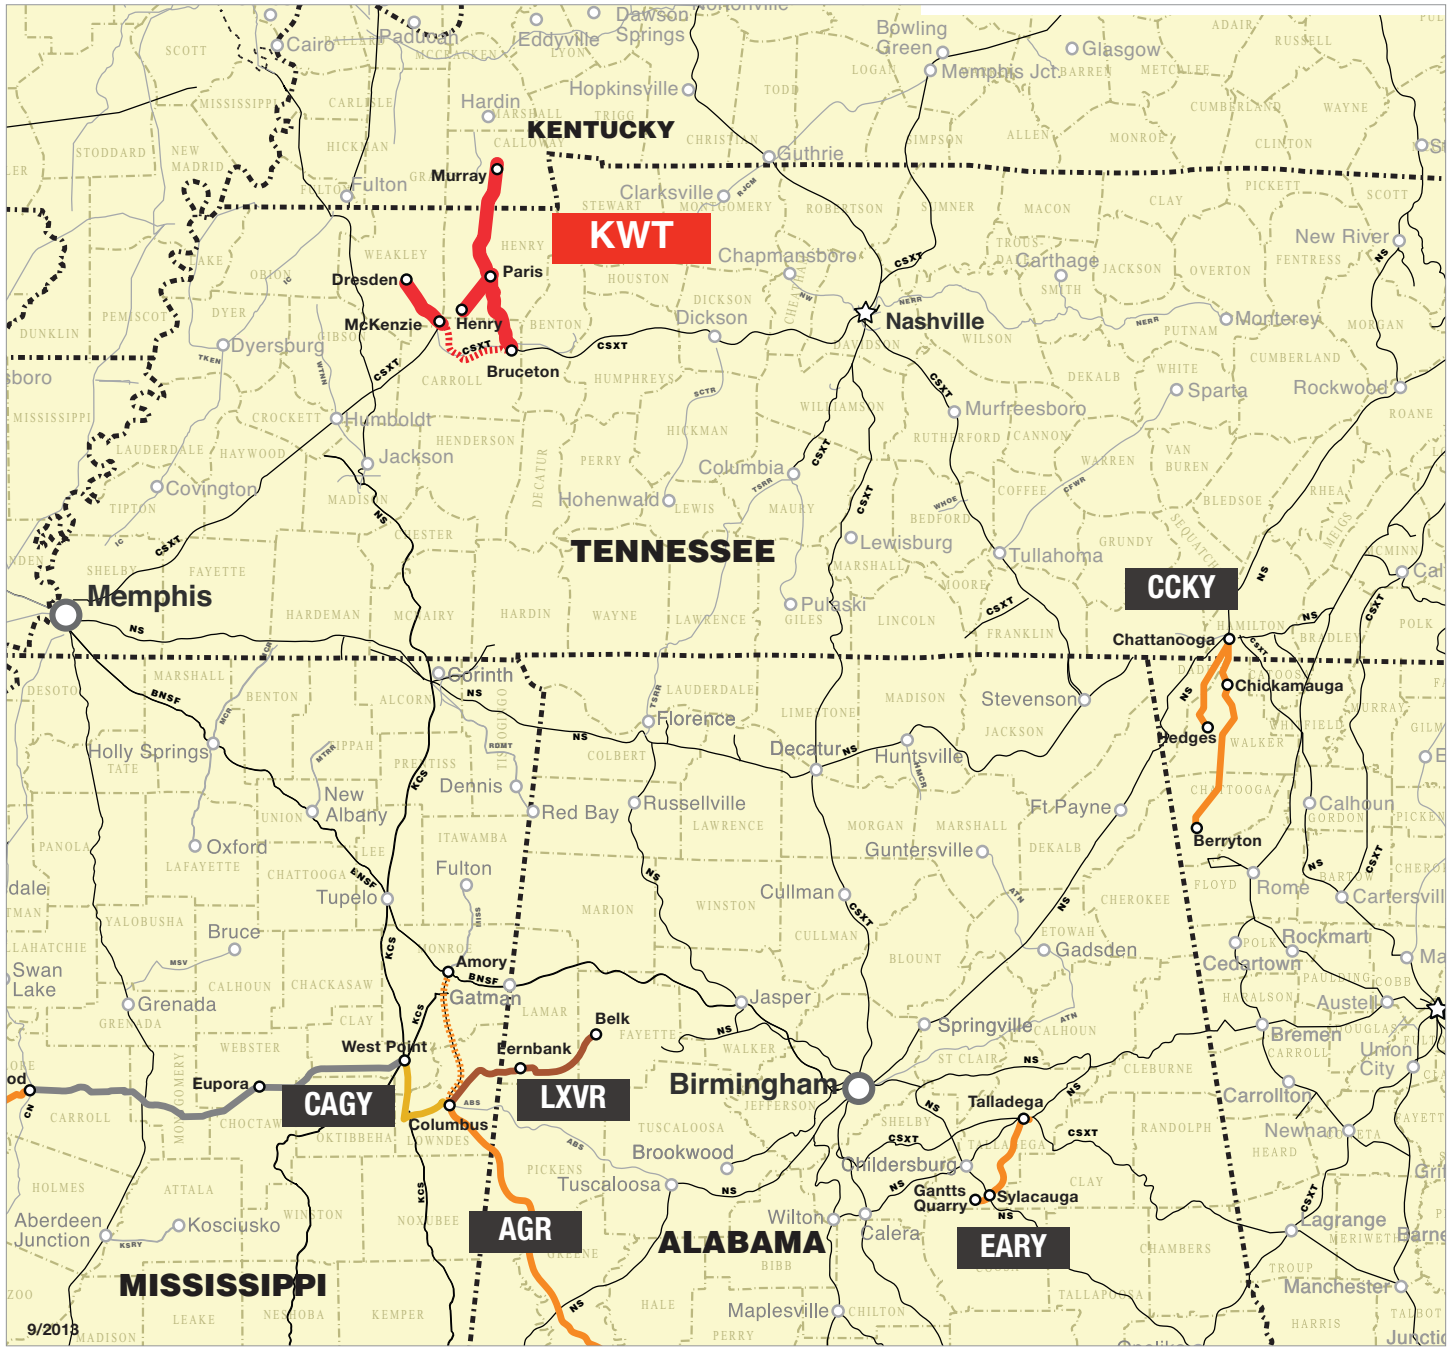

Genesee & Wyoming Railroads

KWT Railway, Inc.
 908 Depot St.
 Paris, Tennessee 38242
 731-642-7942

Southern Region Railroads

- AGR** Alabama & Gulf Coast Railway LLC
- AN** AN Railway, L.L.C.
- BAYL** The Bay Line Railroad, L.L.C.
- CAGY** Columbus and Greenville Railway Company
- CCH** Columbus & Chattahoochee Railroad, Inc.
- CCKY** Chattooga & Chickamauga Railway Co.
- CHAT** Chattahoochee Bay Railroad, Inc.
- CIRR** Chattahoochee Industrial Railroad
- COEH** Conecuh Valley Railway, L.L.C.
- EARY** Eastern Alabama Railway, LLC
- GSWR** Georgia Southwestern Railroad, Inc.
- HAL** Hilton & Albany Railroad, Inc.
- KWT** KWT Railway, Inc.
- LDRR** Louisiana & Delta Railroad, Inc.
- LXVR** Luxapalila Valley Railroad, Inc.
- MNBR** Meridian & Bigbee Railroad, L.L.C.
- TNHR** Three Notch Railway, L.L.C.
- VR** Valdosta Railway, L.P.
- WGCR** Wiregrass Central Railway, L.L.C.

Dashed line indicates Trackage Rights; gray line indicates Out of Service.